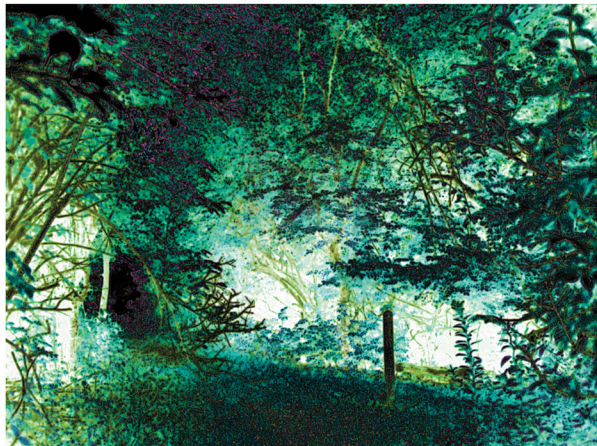

Acrylic , Oil, & Graphite on Wood Panel
8'x12'

ICOE

Hansen Francisco
2024

Video Media, 1:15:00

COL
Hansen Francisco, Salem Thomas
2024
Mixed Media
24"x16"

OPT
Hansen Francisco, Salem Thomas
2024
Mixed Media
12"x9"