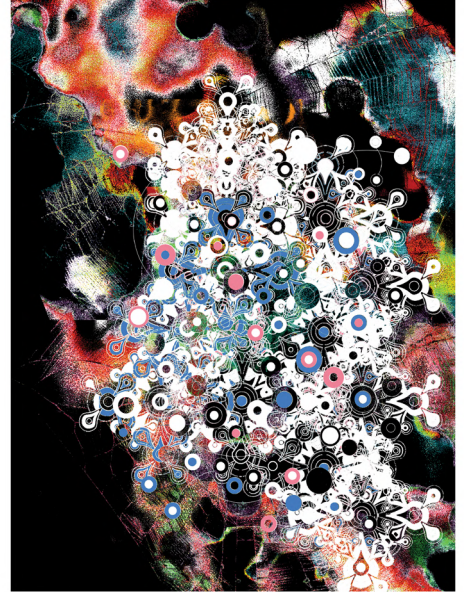

Acrylic , Oil, & Graphite on Wood Panel
8'x12'

ICOE

Hansen Francisco
2024

Video Media, 1:15:00

COL
Hansen Francisco, Salem Thomas
2024
Mixed Media
24"x16"

OPT
Hansen Francisco, Salem Thomas
2024
Mixed Media
12"x9"

48132
Hansen Francisco, Salem Thomas
2024
Mixed Media
12"x8"

Watching for the River
Hansen Francisco,
Salem Thomas
2024
Mixed Media
8"x12"

Untitled
Hansen Francisco,
Salem Thomas
2024
Mixed Media
9"x12"

Out Near the Pasture
Salem Thomas
2024
Mixed Media
8"x12"

Spider
Salem Thomas
2024
Mixed Media
9"x12"

Meadow
Salem Thomas
2024
Mixed Media
9"x12"

Lighthouse
Salem Thomas
2024
Mixed Media
10"x8"

Valley
Salem Thomas
2024
Mixed Media
12"x8"