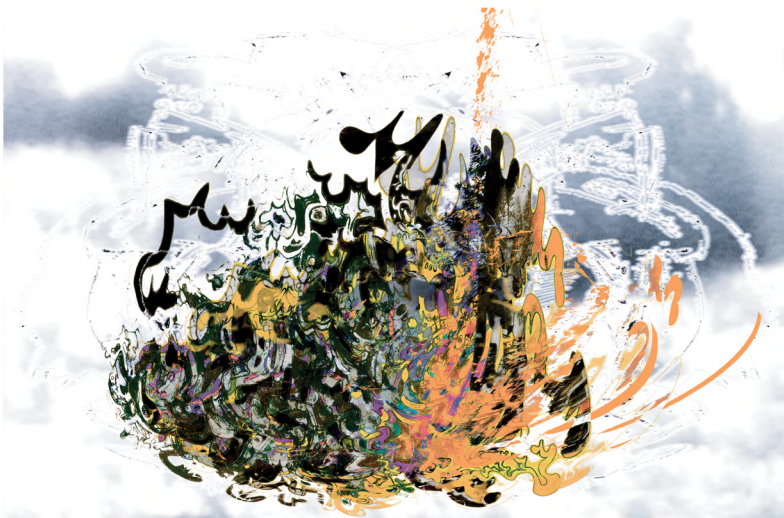

COL
Hansen Francisco, Salem Thomas
2024
Mixed Media
24"x16"